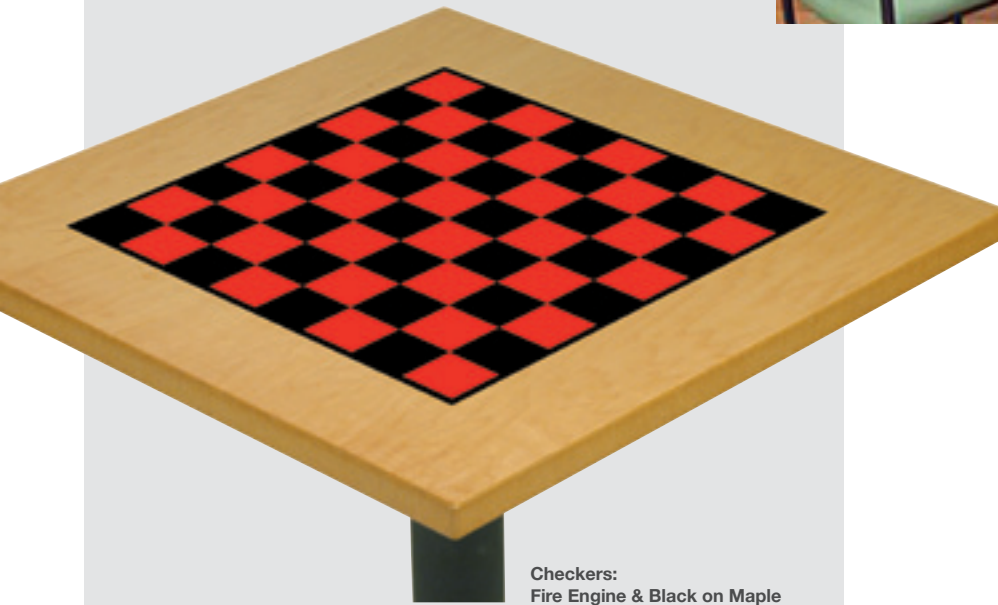

Games & Sports

Checkers / Backgammon

Checkers and Backgammon are two of our most popular designs. These tables can be customized with your own color choices. Personalize it by adding your logo.

 Produced with FurnitureLab™ graphics

Children's Hospital: Akron, OH

Checkers:
Fire Engine & Black on Maple

Backgammon:
Fire Engine & Black on Maple

Sports Balls

Great for a sports area in a school, hotel, or restaurant, these tops will catch your customer's eye from a distance.