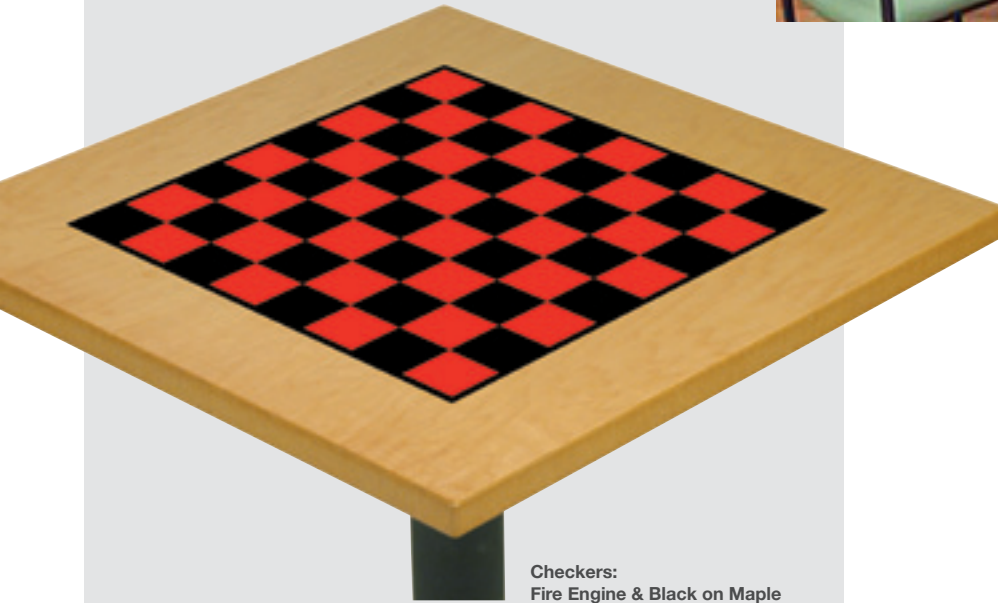

Games & Sports

Checkers / Backgammon

Checkers and Backgammon are two of our most popular designs. These tables can be customized with your own color choices. Personalize it by adding your logo.

 Produced with FurnitureLab™ graphics

Children's Hospital: Akron, OH

Checkers:
Fire Engine & Black on Maple

Backgammon:
Fire Engine & Black on Maple

Sports Balls

Great for a sports area in a school, hotel, or restaurant, these tops will catch your customer's eye from a distance.