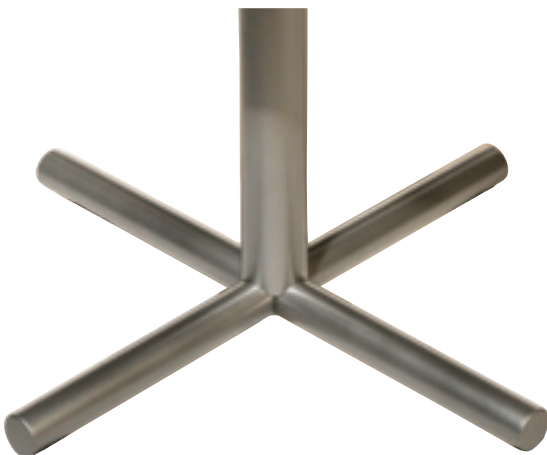

Horizon™

Specifications

Spider Size: 12", 15"
Column Size: 2", 3", 4"
Base Plate Spread: 16", 18", 20", 22", 26", 30", 32", 36" based on table top size.

Finishes (p.125):
Black, Silver or White Powdercoat
or Polished Chrome

Base Height:
Standard: 27.75"
Bar Height: 39.75"

All base plates and spiders made with 100% recycled material, powdercoat finish contains no VOCs

Materials:
Spider & Base Plate: Cast Iron
Column: Steel

Options: Casters, FlipTop™ & AeroLift™ upgrades available.