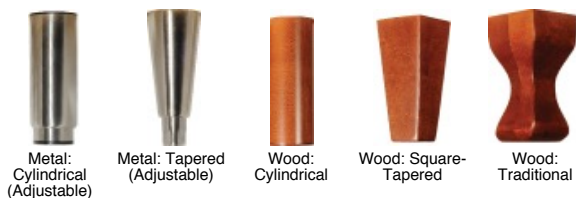

Titan Uphol. Back & Wood Seat, 36" Height, Plain Back

Solid wood construction warms up any room.

BOOTH LEG OPTIONS

Specifications

Height: 36"

Length: 30, 48, 60 or 72"

Depth: 24.5"

Seat Height: 19"

Base Height: 6"

Combine wood and upholstery in any possible configuration. Titan's maple frame can be finished in a variety of standard or custom stains and is protected with a commercial-grade finish--tough enough for any contract environment.

* Wall Benches are priced per linear foot.

Pricing above represents the upholstery grade for the back and Standard Boltflex Vinyl for the seat.

All booths have finished ends.

Wall benches, half circle and three quarter circle booths have finished returns & ends & unfinished outside backs.