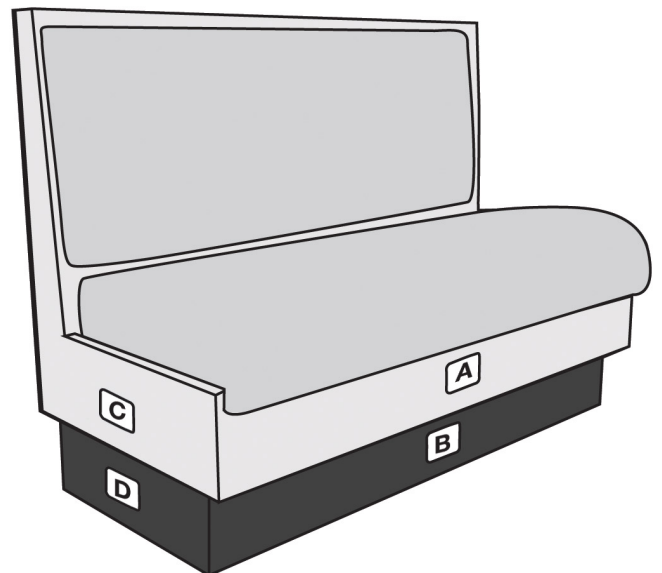

Power Units for Booths

Who can even remember a time we weren't tethered to our devices? These stylish power units keep everything juiced and ready to connect.

Ships assembled.

Standard Double Outlet - Black

Standard Double Outlet - White

Standard Double Outlet - Silver

Receptacle / USB Combination - Black

Our power receptacle units are available in Black, White and Silver finish. They are available with a standard double 120V outlet or a combination that includes a single 120V outlet and a pair of USB chargers.

They can be placed in the front and/or on the sides of the booth in either the skirt (just under the seat) or the base as shown below. Power units come with a 10' cord and need an electrical outlet in close proximity.

Pricing includes assembly in booth

Standard Double Outlet: **\$679 in BLACK (call for Silver/White pricing)**

Receptacle / USB Combination: **\$827 in BLACK (call for Silver/White pricing)**

1/2024 Pricing