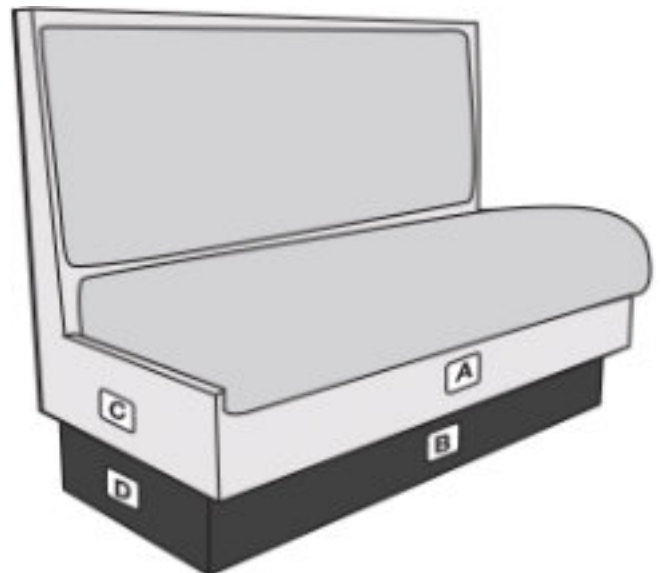

Pricing includes assembly in booth

Standard Double Outlet: **$634**

Receptacle / USB Combination: **$772**