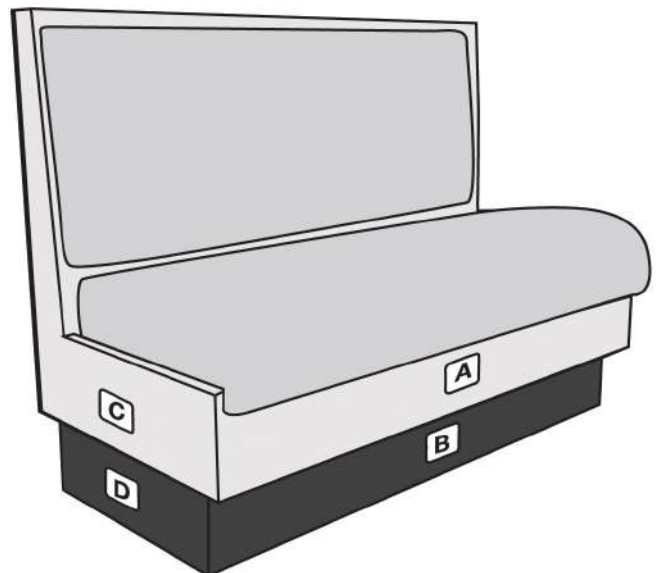

Pricing includes assembly in booth

Standard Double Outlet: **$483**

Receptacle / USB Combination: **$588**