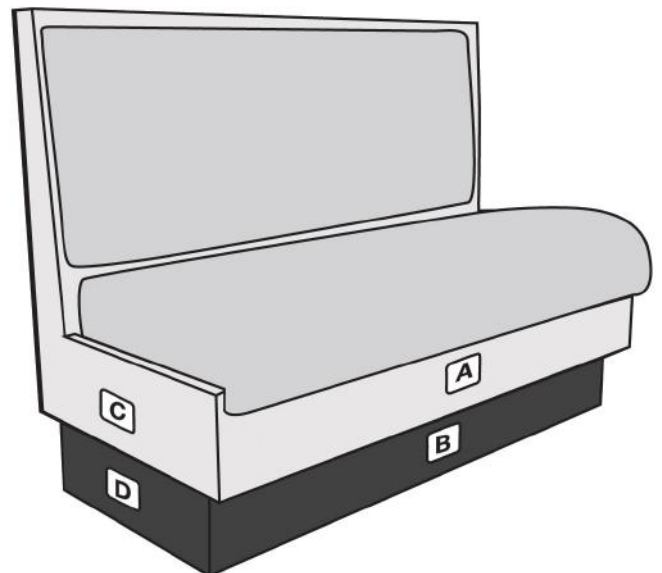

Pricing includes assembly in booth

Standard Double Outlet: **$576**

Receptacle / USB Combination: **$702**