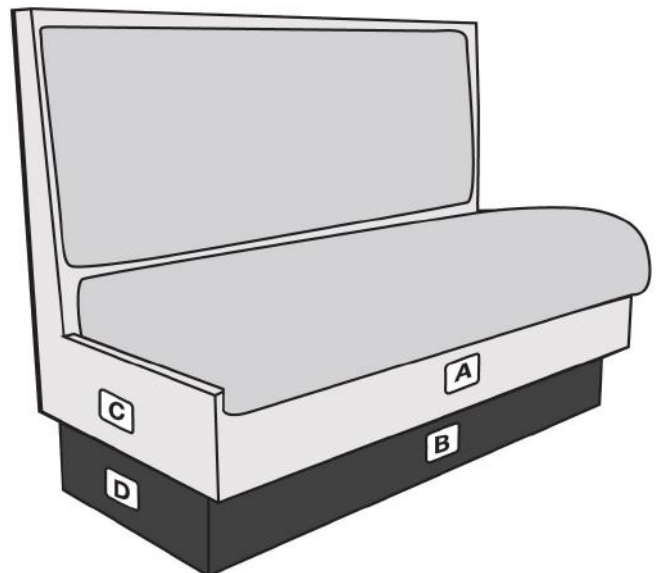

Pricing includes assembly in booth

Standard Double Outlet: **$538**

Receptacle / USB Combination: **$656**