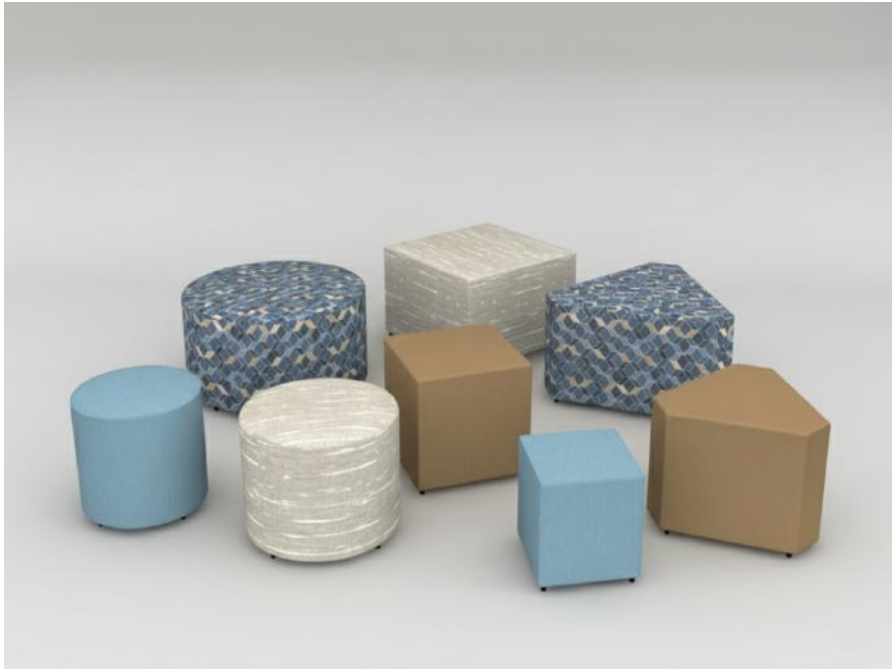

Orbi Ottoman Series

Improve the path and trajectory of any project with Orbi, FurnitureLab's versatile ottoman series that fits smoothly in every rotation.

Available at adult and kids' seating heights, with three different shapes in a wide array of sizes. Ideal for any space in need of a moment's rest or extra seating, always with a soft landing.

Note: 28 oz. fabric weight max.

Specifications

Orbi Cube

Length x Depth: 20" x 20", or 30" x 30"
 Height: 18"
 Glides: Black Plastic

Orbi Triangle

Length x Depth: 22.5" x 26", or 31.5" x 36"
 Height: 18"
 Glides: Black Plastic

Orbi Kid's Cube

Length x Depth: 15" x 15"
 Height: 15"
 Glides: Black Plastic

Orbi Round

Diameter: 20", 24, or 36"
 Height: 18"
 Glides: Black Plastic

FABRIC GRADES

ORBI SHAPE	COM Yardage	COM	Vinyl	D	E	F	G	H	J	K	L
Round Ottoman 20"	1.75 Yds.	1,215	-	1,334	1,414	1,494	1,515	1,582	1,649	1,716	1,784
Round Ottoman 24"	1.75 Yds.	1,376	-	1,496	1,576	1,656	1,677	1,744	1,811	1,878	1,945
Round Ottoman 36"	3.5 Yds.	1,998	-	2,238	2,397	2,557	2,599	2,733	2,868	3,002	3,137
Kid's Cube Ottoman 15"	1.5 Yds.	1,045	-	1,148	1,216	1,284	1,302	1,360	1,418	1,475	1,533
Cube Ottoman 20"	1.75 Yds.	1,166	-	1,286	1,365	1,445	1,466	1,533	1,601	1,668	1,735
Cube Ottoman 30"	1.75 Yds.	1,653	-	1,772	1,852	1,932	1,953	2,020	2,087	2,155	2,222
Triangle Ottoman 22.5"	2 Yds.	1,566	-	1,703	1,794	1,885	1,909	1,986	2,063	2,139	2,216
Triangle Ottoman 31.5"	3 Yds.	1,733	-	1,938	2,075	2,212	2,248	2,363	2,478	2,594	2,709

Ganging Brackets are available for Cubes and Triangles
 All items have a 250 lbs rating

1/2026 Pricing