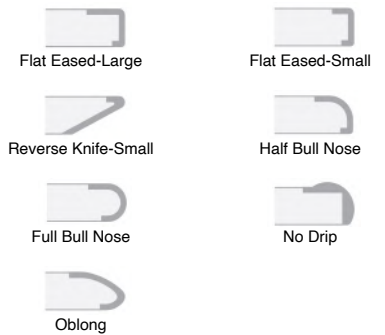

EDGE PROFILES

SIZE	SEATS	STANDARD LAMINATE	DELUXE LAMINATE	OPENSTUDIO LAMINATE	CUSTOM LAMINATE	SIZE	SEATS	STANDARD LAMINATE	DELUXE LAMINATE	OPENSTUDIO LAMINATE	CUSTOM LAMINATE
24x24"	2	695	809	881	949	36x48"	6	1,055	1,345	1,529	1,631
24x30"	2	714	838	916	986	36x60"	6	1,228	1,643	1,904	2,034
24x36"	2	769	935	1,040	1,115	36x72"	6	1,290	1,788	2,103	2,245
24x42"	4	853	1,101	1,259	1,355	36x84"	6-8	-	-	-	-
24x48"	4	934	1,183	1,340	1,436	36x96"	8	-	-	-	-
24x60"	4	1,071	1,361	1,545	1,648	42x42"	4	1,018	1,433	1,694	1,824
24x72"	6	1,135	1,466	1,676	1,786	48x48"	4	1,123	1,538	1,799	1,929
24x84"	6	-	-	-	-	24R"	2	775	899	978	1,048
24x96"	8	-	-	-	-	30R"	2-4	891	1,058	1,163	1,238
30x30"	2-4	805	991	1,110	1,189	36R"	2-4	1,048	1,296	1,454	1,550
30x36"	2-4	868	1,075	1,206	1,295	42R"	4-5	1,116	1,531	1,793	1,923
30x42"	4	939	1,229	1,413	1,515	48R"	5-6	1,191	1,606	1,868	1,998
30x48"	4	1,025	1,315	1,499	1,601	60R"	6-7	1,224	1,845	2,239	2,403
30x60"	4-6	1,159	1,574	1,835	1,965	30x30-42R"	2-4	-	-	-	-
30x72"	6	1,239	1,736	2,051	2,194	36x36-51R"	4-6	-	-	-	-
30x84"	6	-	-	-	-	42x42-60R"	6-7	-	-	-	-
30x96"	8	-	-	-	-						
36x36"	4	955	1,204	1,361	1,458						
36x42"	4	991	1,281	1,465	1,568						
Custom Graphics					$1054/desi	Custom Graphics					
Custom Design Time					$259/hour	Custom Design Time					

Custom Urethane Color CALL
Special Shape CALL
Grommet Hole $69 Per Hole

Pre-Drilling $27 Per Base
Quantities fewer than 4 CALL

2/2023 Pricing