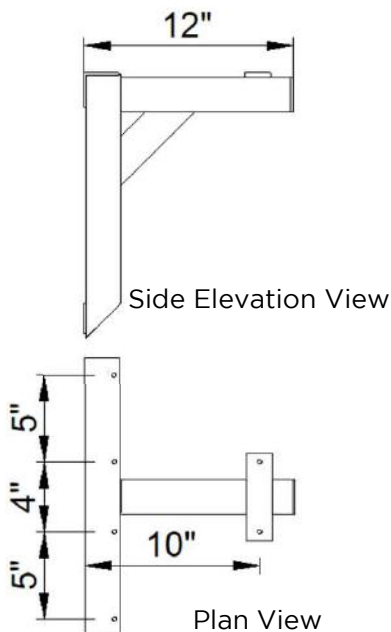

Counter Cantilever Base Planning

Wall Bar

15.25" Wall Bar (All sizes)

Wall Elevation View

9" Table Support Bar

(For 12" - 14" W Tops)

Side Elevation View

Plan View

12" Table Support Bar

(For 15" - 17" W Tops)

Side Elevation View

Plan View

15" Table Support Bar

(For 18" - 21" W Tops)

Side Elevation View

Plan View