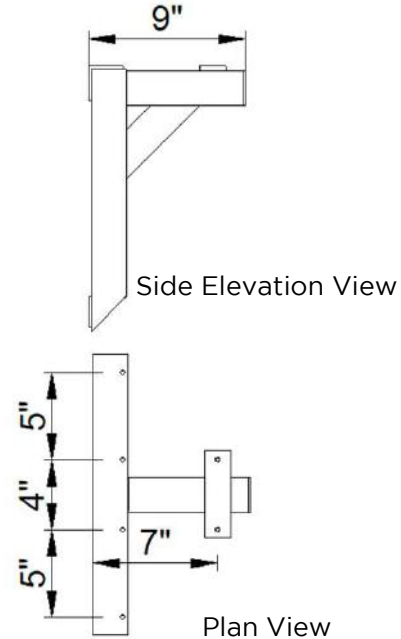

Counter Cantilever Base Planning

Wall Bar

15.25" Wall Bar (All sizes)

Wall Elevation View

9" Table Support Bar

(For 12" - 14" W Tops)

Side Elevation View

Plan View

12" Table Support Bar

(For 15" - 17" W Tops)

Side Elevation View

Plan View

15" Table Support Bar

(For 18" - 21" W Tops)

Side Elevation View

Plan View