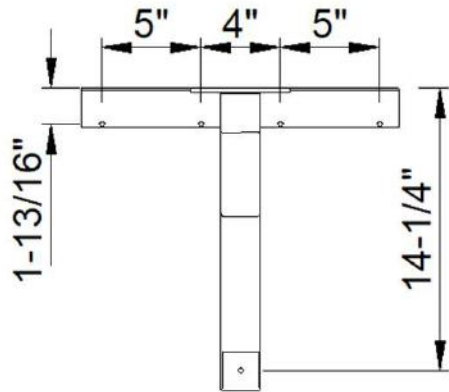

Counter Cantilever Base Planning

Wall Bar

15.25" Wall Bar (All sizes)

Wall Elevation View

9" Table Support Bar

(For 12" - 14" W Tops)

Side Elevation View

Plan View

12" Table Support Bar

(For 15" - 17" W Tops)

Side Elevation View

Plan View

15" Table Support Bar

(For 18" - 21" W Tops)

Side Elevation View

Plan View