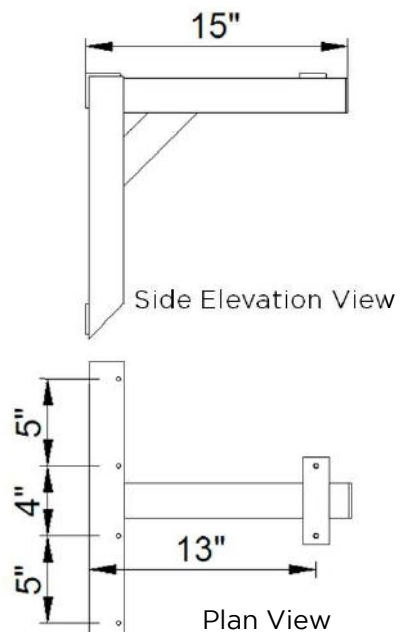

Counter Cantilever Base Planning

Wall Bar

15.25" Wall Bar (All sizes)

Wall Elevation View

9" Table Support Bar

(For 12" - 14" W Tops)

Side Elevation View

Plan View

12" Table Support Bar

(For 15" - 17" W Tops)

Side Elevation View

Plan View

15" Table Support Bar

(For 18" - 21" W Tops)

Side Elevation View

Plan View