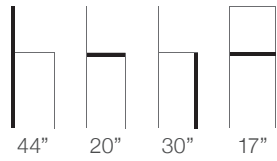

Chair

Stool

Wood Stains

A. Grape	B. Blue	C. Sage	D. Green	E. Yellow	F. Red	G. Burnt Sienna
H. Fruitwood	I. Wild Cherry	J. Medium Cherry	K. Cordovan	L. Mahogany	M. Espresso	
N. Natural Maple	O. Whitewash	P. Gray	Q. Walnut	R. Black		

Frame Finishes