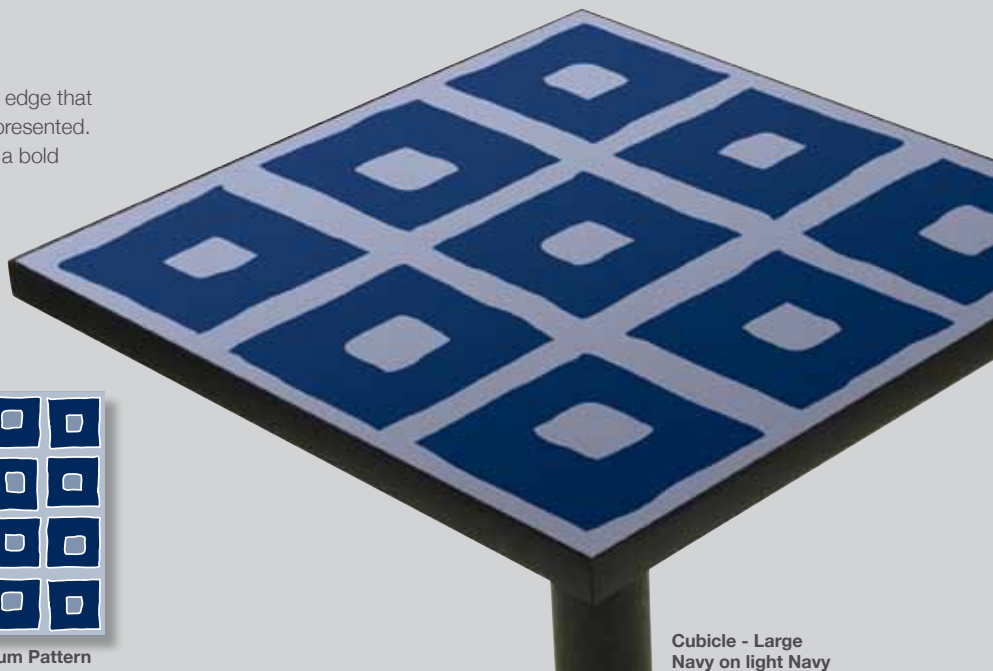

Cubicle - Large
Navy on light Navy