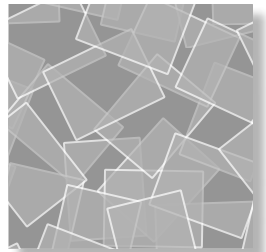

# Vellum

The overlapping, transparent rectangles of this design were inspired by an art installation where sheets of white vellum were randomly dropped on the floor. The result is a mesmerizing design that is clever and attractive.

 Produced with FurnitureLab™ graphics

 Produced on laminate tops only

Vellum - Full Pattern:  
Grays on White

Vellum - Border Flip

Vellum - Reverse

FurnitureLab.com • 800.449.8677

# Cubicle

This design is rendered with a loose, hand-drawn edge that stands in contrast to the orderly shapes that are presented. By changing the scale of the design, it goes from a bold design to a more subtle pattern.