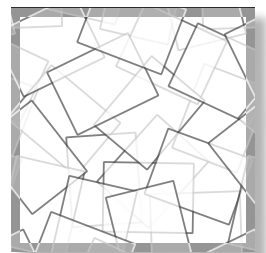

# Vellum

The overlapping, transparent rectangles of this design were inspired by an art installation where sheets of white vellum were randomly dropped on the floor. The result is a mesmerizing design that is clever and attractive.

 Produced with FurnitureLab™ graphics

 Produced on laminate tops only

Vellum - Full Pattern:  
Grays on White

Vellum - Border Flip

Vellum - Reverse

FurnitureLab.com • 800.449.8677

# Cubicle

This design is rendered with a loose, hand-drawn edge that stands in contrast to the orderly shapes that are presented. By changing the scale of the design, it goes from a bold design to a more subtle pattern.