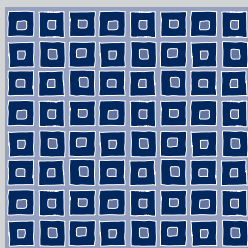

 Produced with FurnitureLab™ graphics

 Produced on laminate tops only

Vellum - Full Pattern:  
Grays on White

Vellum - Border Flip

Vellum - Reverse

FurnitureLab.com • 800.449.8677

# Cubicle

This design is rendered with a loose, hand-drawn edge that stands in contrast to the orderly shapes that are presented. By changing the scale of the design, it goes from a bold design to a more subtle pattern.

 Produced with FurnitureLab™ graphics

 Produced on laminate tops only

Cubicle - Large  
Navy on light Navy

Cubicle - Small Pattern

Cubicle - Medium Pattern