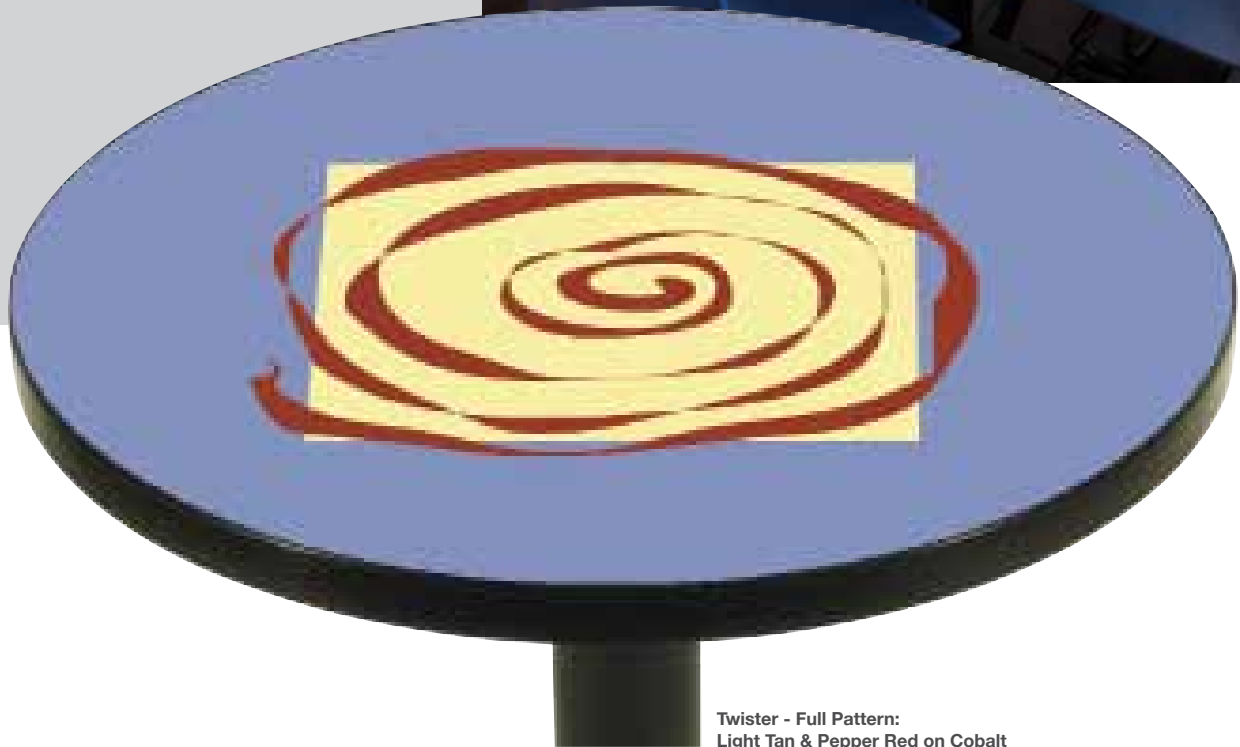

# Spirals & Swirls

This design is fun and whimsical. Shown here in bold colors, it also looks great in a warm color palette or on wood.

Produced with FurnitureLab™ graphics

Produced on wood or laminate tops

Twister - Full Pattern:  
Light Tan & Pepper Red on Cobalt

Twister on Madagascar

Twister - Border Line

Twister - Border