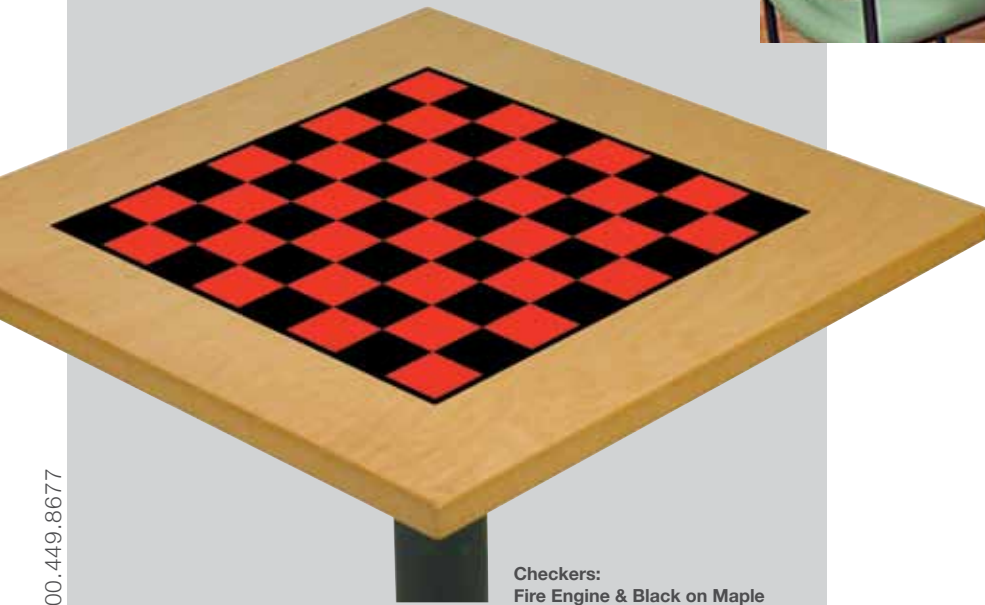

## Checkers / Backgammon

Checkers and Backgammon are two of our most popular designs. These tables can be customized with your own color choices. Personalize it by adding your logo.

 Produced with FurnitureLab™ graphics

 Produced on wood or laminate tops

**Checkers:**  
Fire Engine & Black on Maple

**Backgammon:**  
Fire Engine & Black on Maple