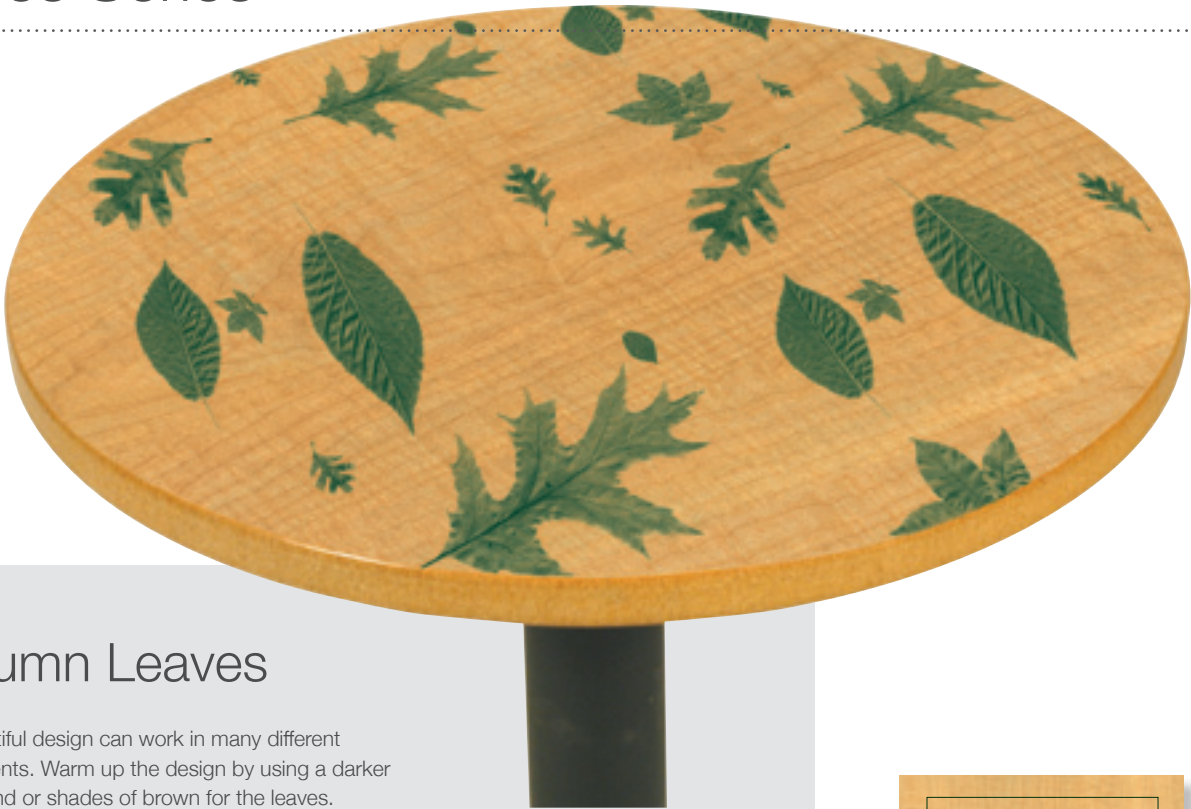

Leaves Series

FurnitureLab.com • 800.449.8677

Autumn Leaves

This beautiful design can work in many different environments. Warm up the design by using a darker background or shades of brown for the leaves.

Produced with FurnitureLab™ graphics

**Autumn Leaves - Full Pattern:
Dark Green on Maple**

**Autumn Leaves - Maple:
Dark Green on Maple**

**Autumn Leaves - Oak:
Dark Green on Maple**

**Autumn Leaves - Sumac:
Dark Green on Maple**