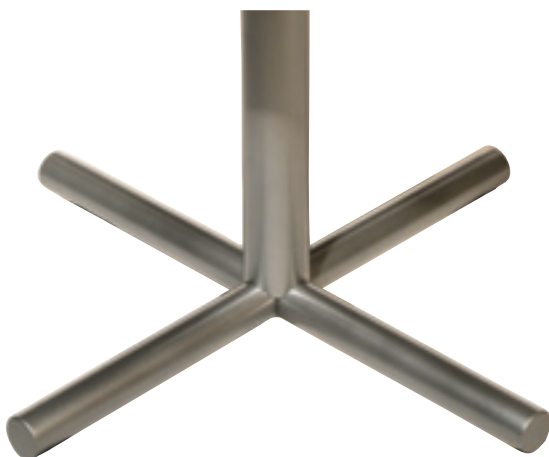

Horizon™

Specifications

Spider Size: 12", 15"
Column Size: 2", 3", 4"
Base Plate Spread: 16", 18", 20", 22", 26", 30", 32", 36" based on table top size.

Base Height:
Standard: 27.75"
Bar Height: 39.75"

Materials:
Spider & Base Plate: Cast Iron
Column: Steel

Options: Casters, FlipTop™ & AeroLift™ upgrades available.

Finishes (p.125):
Black, Silver or White Powdercoat
or Polished Chrome

All base plates and spiders made with 100% recycled material, powdercoat finish contains no VOCs