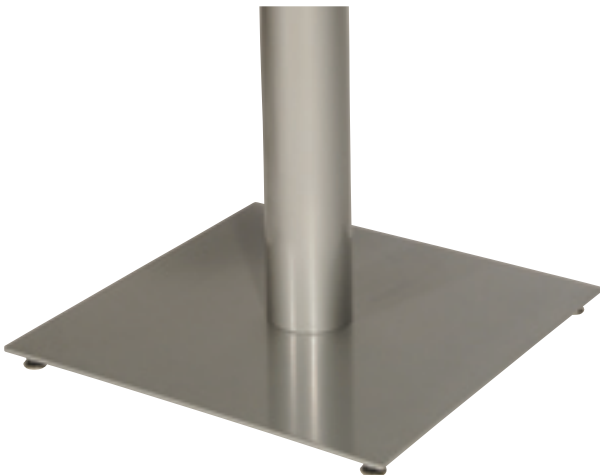

Metro-Square

Specifications

Spider Size: 10", 12"
Column Size: 3", 4"
Base Plate Spread: 16", 20", 26"

Base Height:
Standard: 27.75"
Bar Height: 39.75"

Materials:
Column, Spider &
Base Plate: Steel

Compatible with FlipTop™ or
AeroLift™ mechanisms
(p 120-121)

Finishes (p.145):
Black, Silver or White
Powdercoat
Not available in chrome

Powdercoat finish
contains no VOCs